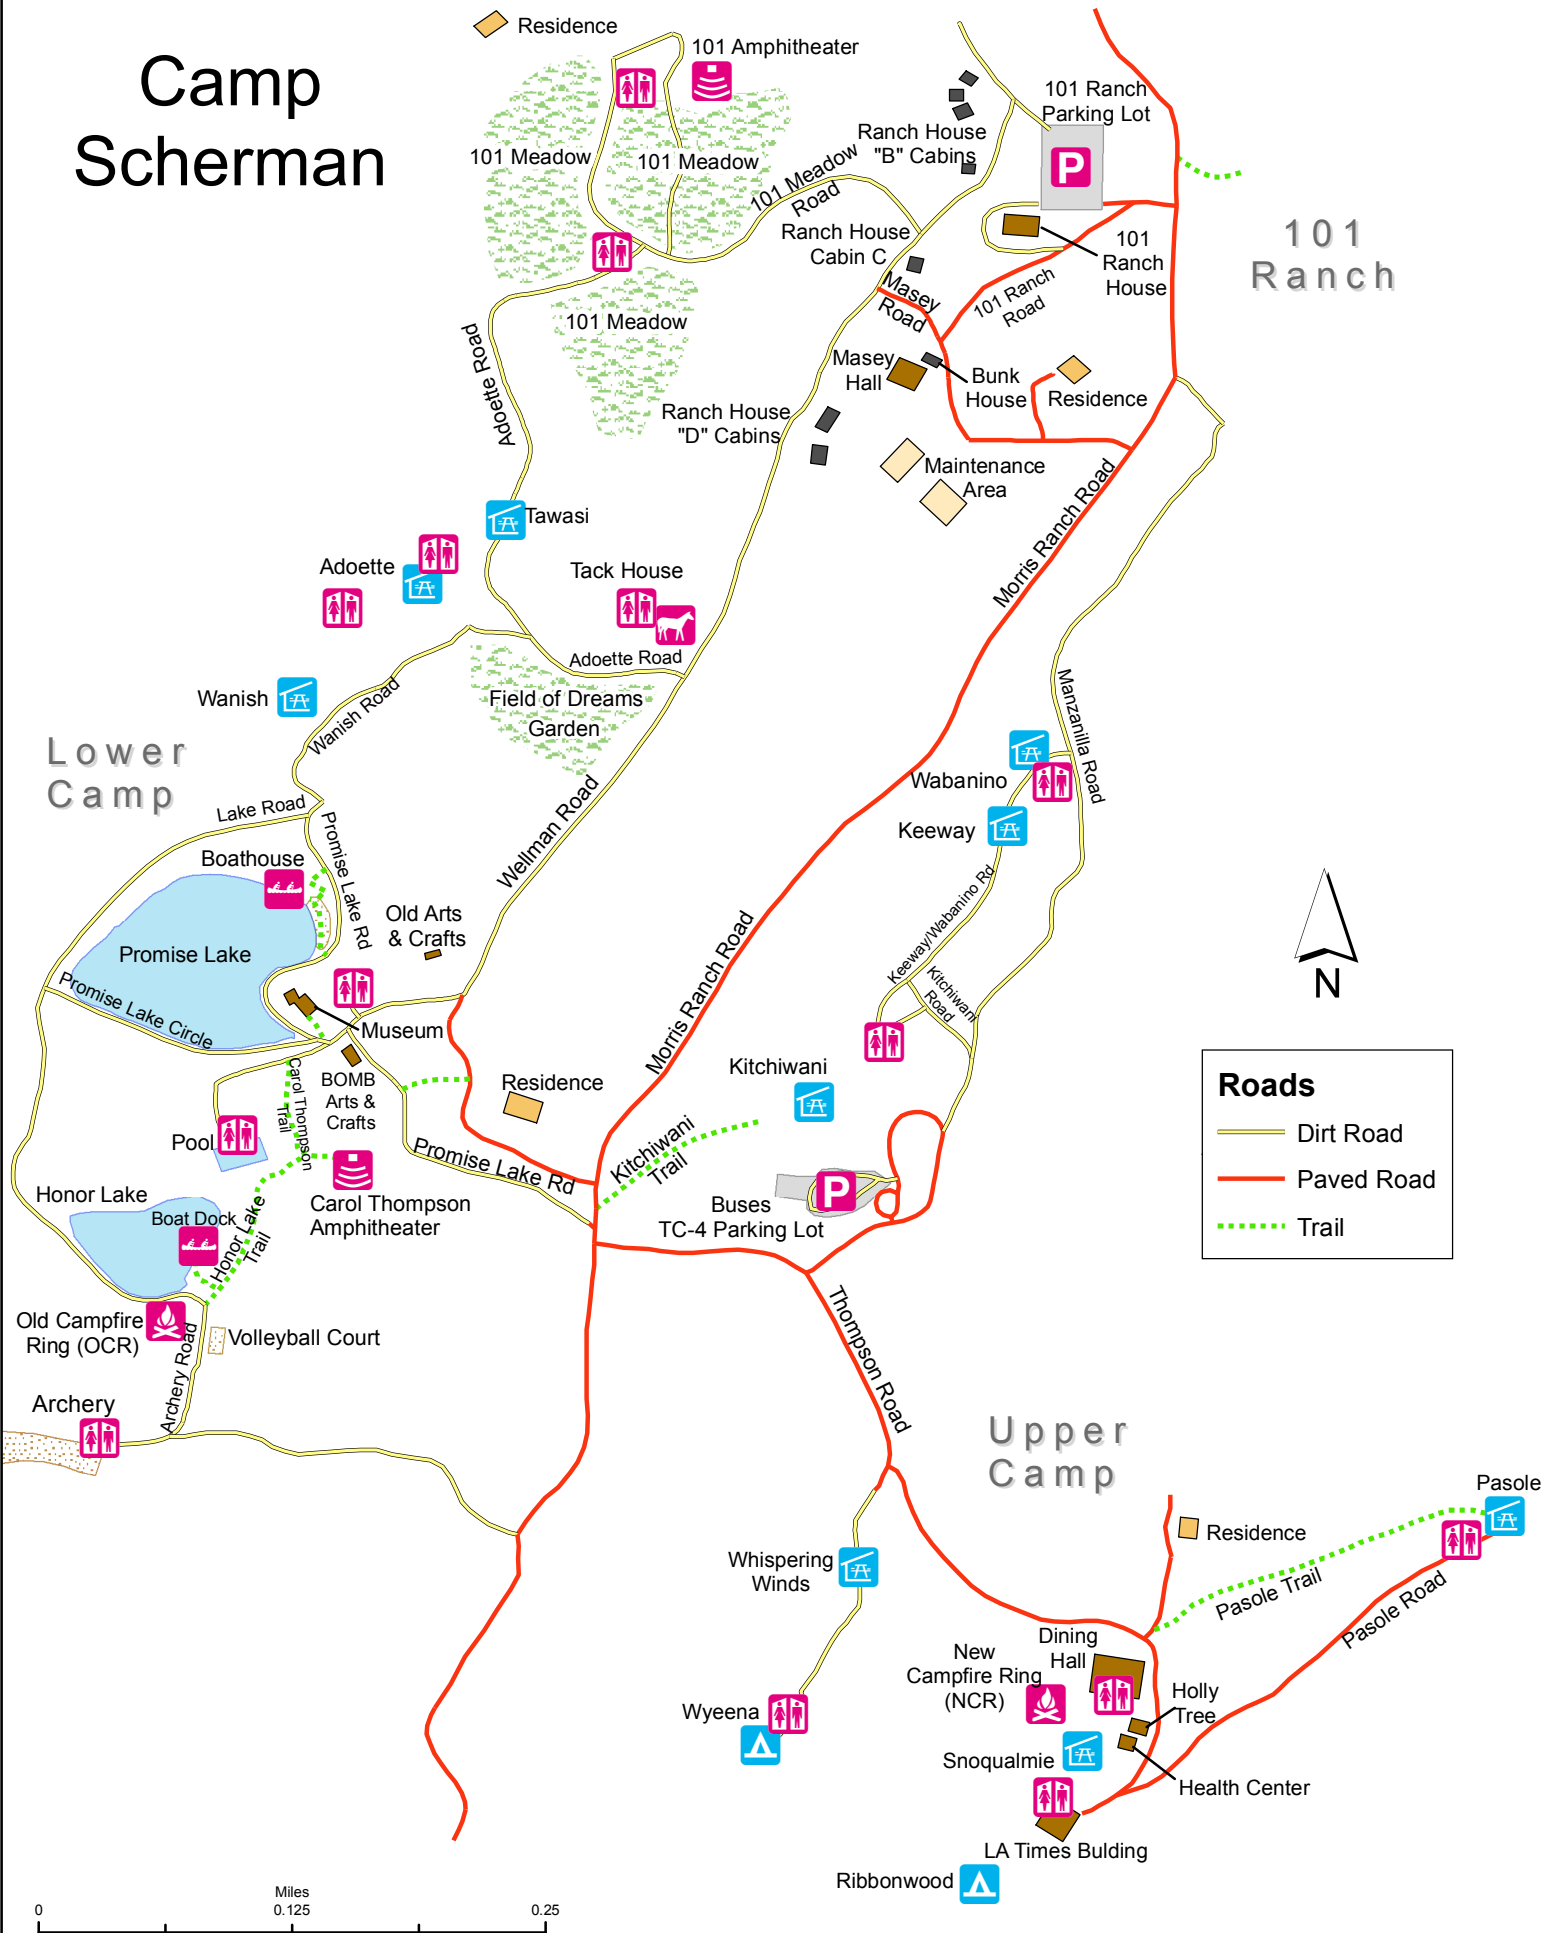

# Camp Scherman

**Roads**

- Dirt Road
- Paved Road
- Trail

Map created by: J. Killinger Oct 2014